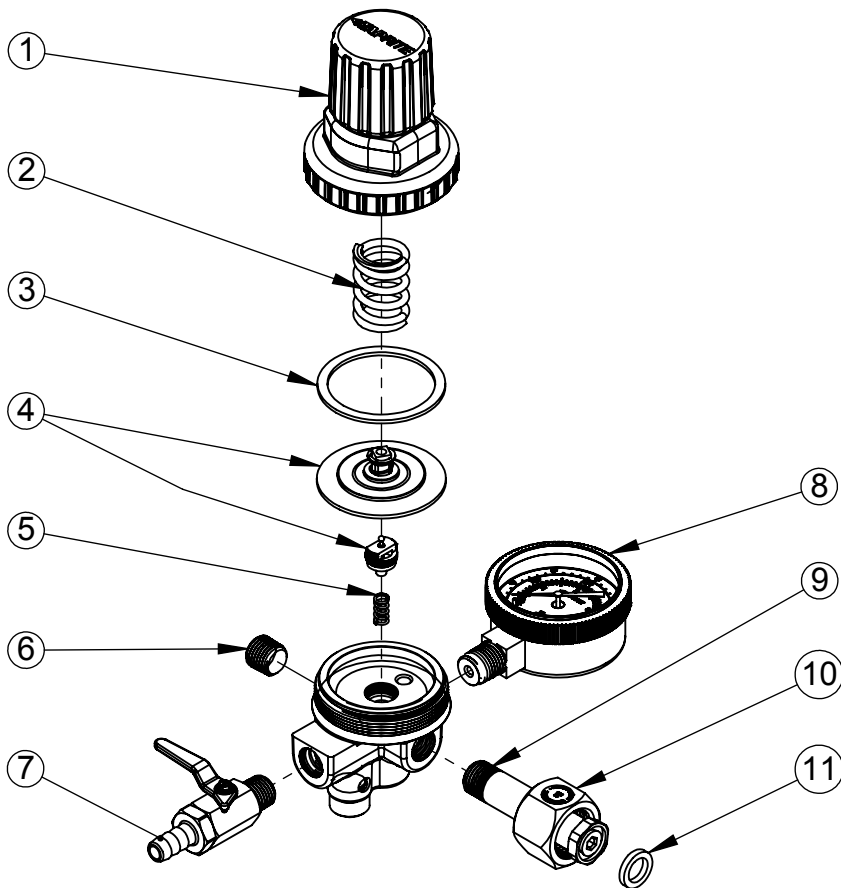

T741 REGULATOR ASSEMBLY

PARTS BREAKDOWN

<u>ITEM</u>	<u>PART NO</u>	<u>DESCRIPTION</u>
1.	740-602	-POLY BONNET ASSEMBLY, SILVER CAP
2.	***	-LOW PRESSURE DIAPHRAGM SPRING
3.	***	-DIAPHRAGM/BONNET GASKET
4.	7740-15	-DIAPHRAGM REPAIR KIT - 2" BALL/SOCKET TYPE DIAPHRAGM, CAPSULE, AND FLAT SEAL (ITEM 10)
5.	***	-CAPSULE SPRING
6.	740-16	-PLUG, 1/4" ALLEN SOCKET, LEFT HAND THREAD
7.	1600C	-5/16" BARB, SHUT-OFF WITH BALL CHECK
8.	624	-60 PSI GAUGE
9.	C740-12	-CO2 TANK NIPPLE WITH FLAT SEAL, LEFT HAND THREAD
10.	440-13UD	-CO2 TANK NUT
11.	440-17R	-FLAT SEAL FOR CO2 TANK FITTING

*** NOT NORMALLY REPLACED WHEN REPAIRING REGULATOR